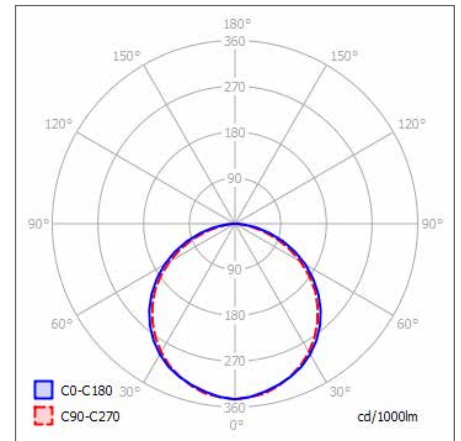

POLAR CURVE 4000K OPAL

60 YEARS
IN LIGHT

**FOR MORE INFORMATION
OR TO TALK ABOUT A PROJECT:**

CALL: +44 (0) 1235 55 37 69
EMAIL: sales@optelma.co.uk

ISSUE DATE: 25/01/23

HEAD OFFICE
The Science Park
Abingdon
Oxfordshire
OX14 3YT

**LONDON
SHOWROOM**
23 Bowling Green Lane
London
EC1R 0BD

PARIS OFFICE
28 Rue Charles
Baudelaire
75012 Paris
France

SWISS OFFICE
St. Urbangasse 53
Postfach 1738
CH-4502 Solothurn
Switzerland