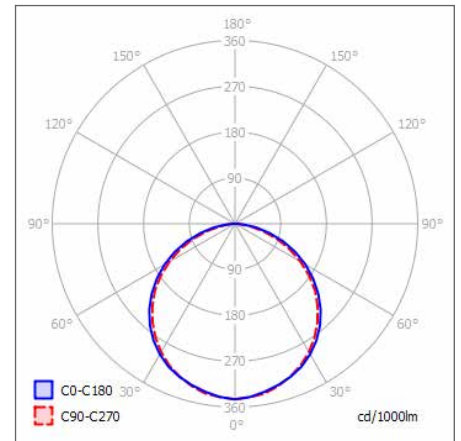

PRODUCT OPTIONS	
Dimensions (mm):	10.0 (W) x 1.0 (H) x 5000mm (L)
Cut-points (mm):	50mm (L)
LEDs per metre:	160
Lifetime:	50,000 hrs
Mounting type:	Surface Mounted 3M adhesive tape*
Operating voltage:	24V
Operating current:	350mA
IP Rating:	IP20 as Standard, IP65 Conformal-Coated
Light source:	Samsung 2835 LED
Driver:	Fixed Output, Casambi,DALI, 0-10V, L&TE
Colour temperature:	2700K, 3000K, 4000K, 6500K
Colour consistency:	3-step MacAdam
Beam Angle:	120°
CRI:	90+ (single bin selected)
Optional Extras:	For use with an aluminium heatsink - specify separately

CCT	Lumen Output (Lm)	Efficiency
2700k	1138lm/M	158lm/w
3000k	1198lm/M	166lm/w
4000k	1257lm/M	175lm/w

MUST BE USED WITHIN A HEATSINK

POLAR CURVE 4000K OPAL

* This product must be mounted within an aluminium heatsink. Choose a profile online.