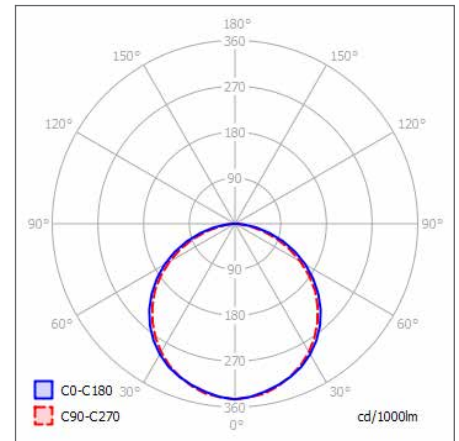

PRODUCT OPTIONS	
Dimensions (mm):	10.0 (W) x 1.0 (H) x 5000mm (L)
Cut-points (mm):	50mm (L)
LEDs per metre:	160
Lifetime:	50,000 hrs
Mounting type:	Surface Mounted 3M adhesive tape*
Operating voltage:	24V
Operating current:	350mA
IP Rating:	IP20 as Standard, IP65 Conformal-Coated
Light source:	Samsung 2835 LED
Driver:	Fixed Output, Casambi, DALI, 0-10V, L&TE
Colour temperature:	2700K, 3000K, 4000K, 6500K
Colour consistency:	3-step MacAdam
Beam Angle:	120°
CRI:	90+ (single bin selected)
Optional Extras:	For use with an aluminium heatsink - specify separately

MUST BE USED WITHIN A HEATSINK

POLAR CURVE 4000K OPAL

CCT	Lumen Output (Lm)	Efficiency
2700k	3072lm/M	160lm/w
3000k	3234lm/M	168lm/w
4000k	3395lm/M	177lm/w

* This product must be mounted within an aluminium heatsink. Choose a profile online.