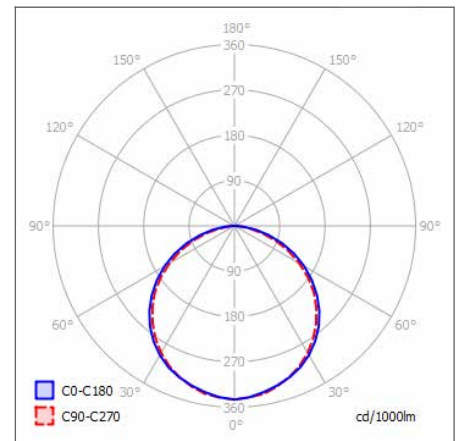

PARIS OFFICE
28 Rue Charles
Baudelaire
75012 Paris
France

SWISS OFFICE
St. Urbangasse 53
Postfach 1738
CH-4502 Solothurn
Switzerland

POSTFORM SPECIFICATIONS

PRODUCT OPTIONS	
Dimensions (mm):	26 (W) x 24 (H) x 2000mm or <i>Made-to-Measure Lengths</i>
Cut-out (mm):	N/A
Weight (kg):	<1.0 kg per Metre
Lifetime:	50,000 hrs
Mounting type:	Surface Mounted, Suspended
Finish:	Anodised Aluminium and many more on request
Emergency:	N/A
Operating voltage:	24V
IP Rating:	IP20, IP44 Conformal-Coated, IP67 Resin-filled
Light source:	Selected linear LED options listed below
Driver:	Fixed Output, 1-10V, DALI, DMX, Switch Dim
Colour temperature:	2700K, 3000K, 4000K, Tuneable 2800K-6500K
Beam Angle:	N/A
Diffuser:	Opal Clip-In, Clear Clip-in
CRI:	80+ (CRI 90+ options on request)
Optional Extras:	Additional finishes on request

CROSS-SECTION DIMENSIONS (MM)

POLAR CURVE 4000K OPAL

CUSTOMISE YOUR LIGHTING SPECIFICATIONS WITH OUR RANGE OF LED TAPES & BOARDS

Light Source*	Lumen Output	Power	LED / Metre	Cut-points
Opteflex Premium 3.6w	575-636 lm/M	6.6 W/M	160	50 mm
Opteflex Premium 7.2w	1138-1257 lm/M	7.2 W/M	160	50 mm
Opteflex Premium 10.8w	1782-1969 lm/M	10.8W/M	160	50 mm
Opteflex Premium 14.4w	2226-2461 lm/M	14.4 W/M	160	50 mm
Opteflex Premium 19.2w	3072-3395 lm/M	19.2 W/M	160	50 mm
Opteflex Premium 28w	4548-5027 lm/M	28.0 W/M	160	50 mm
Opteflex RGB Colour LED	436 lm/M (MAX)	15 W/M	96	62.5 mm
Opteflex RGBW Colour LED	488 lm/M (MAX)	30.8 W/M	96	62.5 mm
Opteflex Tuneable White LED	897-1853 lm/M	19.2 W/M	140	50 mm