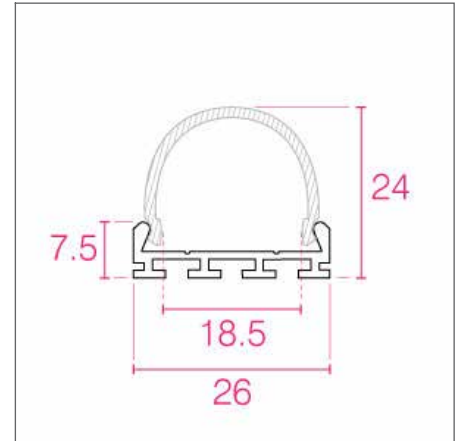

PARIS OFFICE
28 Rue Charles
Baudelaire
75012 Paris
France

SWISS OFFICE
St. Urbangasse 53
Postfach 1738
CH-4502 Solothurn
Switzerland

POSTFORM SPECIFICATIONS

PRODUCT OPTIONS	
Dimensions (mm):	26 (W) x 24 (H) x 2000mm or <i>Made-to-Measure Lengths</i>
Cut-out (mm):	N/A
Weight (kg):	<1.0 kg per Metre
Lifetime:	50,000 hrs
Mounting type:	Surface Mounted, Suspended
Finish:	Anodised Aluminium and many more on request
Emergency:	N/A
Operating voltage:	24V
IP Rating:	IP20, IP44 Conformal-Coated, IP67 Resin-filled
Light source:	Selected linear LED options listed below
Driver:	Fixed Output, 1-10V, DALI, DMX, Switch Dim
Colour temperature:	2700K, 3000K, 4000K, Tuneable 2800K-6500K
Beam Angle:	N/A
Diffuser:	Opal Clip-In, Clear Clip-in
CRI:	80+ (CRI 90+ options on request)
Optional Extras:	Additional finishes on request

CROSS-SECTION DIMENSIONS (MM)

POLAR CURVE 4000K OPAL

CUSTOMISE YOUR LIGHTING SPECIFICATIONS WITH OUR RANGE OF LED TAPES & BOARDS

Light Source*	Lumen Output	Power	LED / Metre	Cut-points
Opteflex Premium 3.6w	575-636 lm/M	6.6 W/M	160	50 mm
Opteflex Premium 7.2w	1138-1257 lm/M	7.2 W/M	160	50 mm
Opteflex Premium 10.8w	1782-1969 lm/M	10.8W/M	160	50 mm
Opteflex Premium 14.4w	2226-2461 lm/M	14.4 W/M	160	50 mm
Opteflex Premium 19.2w	3072-3395 lm/M	19.2 W/M	160	50 mm
Opteflex Premium 28w	4548-5027 lm/M	28.0 W/M	160	50 mm
Opteflex RGB Colour LED	436 lm/M (MAX)	15 W/M	96	62.5 mm
Opteflex RGBW Colour LED	488 lm/M (MAX)	30.8 W/M	96	62.5 mm
Opteflex Tuneable White LED	897-1853 lm/M	19.2 W/M	140	50 mm

DMX512 DECODER
4-channel decoder for RGBW. Size: 167 x 52 x 23mm

**60 YEARS
IN LIGHT**

**FOR MORE INFORMATION
OR TO TALK ABOUT A PROJECT:**

CALL: +44 (0) 1235 55 37 69
EMAIL: sales@optelma.co.uk

ISSUE DATE: 01/01/18