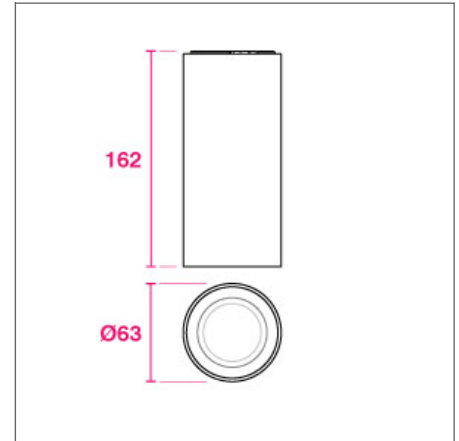

FRANCE

28 Rue Charles
Baudelaire
75012 Paris
France

SWITZERLAND

St. Urbangasse 53
Postfach 1738
CH-4502 Solothurn
Switzerland

TOOB SURFACE SPECIFICATIONS

PRODUCT OPTIONS	
Dimensions (mm):	63 (Ø) x 162 (H)
Cut-out (mm):	N/A
Weight (kg):	<1.0 kg
Lifetime:	50,000 hrs
Mounting type:	Surface Mounted
Finish:	Matt White, Matt Black
Emergency:	Remote 3-hour emergency conversion on request
Operating voltage:	230V (350mA)
IP Rating:	IP20
Light source:	Low Power 12W LED
Driver:	Fixed Output, Mains Dimmable
Colour temperature:	2700K, 3000K, 4000K
Beam Angle:	11°, 20°, 34°
Diffuser:	N/A
CRI:	90+
Optional Extras:	Antiglare accessories: Honeycomb louver Baffle finishes: Black, White, Gold

CROSS-SECTION DIMENSIONS (MM)

DISTRIBUTION

CHOOSE A PROJECT SPECIFIC SOLUTION FROM THE FOLLOWING OUTPUTS

LED Light Source*	Beam Angle	Wattage	Output
TOOB Low Power LED	15°	12W	1311lm
TOOB Low Power LED	24°	12W	1429 lm
TOOB Low Power LED	36°	12W	1402 lm
TOOB Low Power LED	55°	12W	1325 lm