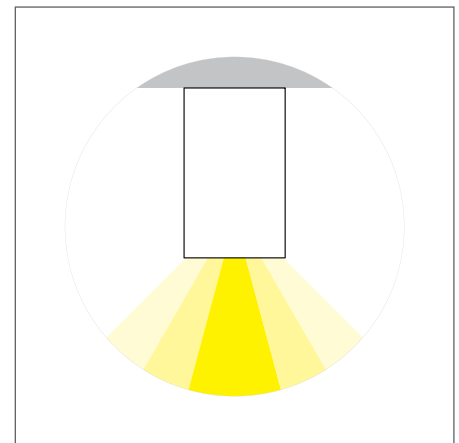

FRANCE

28 Rue Charles
Baudelaire
75012 Paris
France

SWITZERLAND

St. Urbangasse 53
Postfach 1738
CH-4502 Solothurn
Switzerland

TOOB SURFACE SPECIFICATIONS

PRODUCT OPTIONS	
Dimensions (mm):	63 (Ø) x 162 (H)
Cut-out (mm):	N/A
Weight (kg):	<1.0 kg
Lifetime:	50,000 hrs
Mounting type:	Surface Mounted
Finish:	Matt White, Matt Black
Emergency:	Remote 3-hour emergency conversion on request
Operating voltage:	230V (350mA)
IP Rating:	IP20
Light source:	Low Power 12W LED
Driver:	Fixed Output, Mains Dimmable
Colour temperature:	2700K, 3000K, 4000K
Beam Angle:	11°, 20°, 34°
Diffuser:	N/A
CRI:	90+
Optional Extras:	Antiglare accessories: Honeycomb louver Baffle finishes: Black, White, Gold

CROSS-SECTION DIMENSIONS (MM)

DISTRIBUTION

CHOOSE A PROJECT SPECIFIC SOLUTION FROM THE FOLLOWING OUTPUTS

LED Light Source*	Beam Angle	Wattage	Output
TOOB Low Power LED	15°	12W	1311lm
TOOB Low Power LED	24°	12W	1429 lm
TOOB Low Power LED	36°	12W	1402 lm
TOOB Low Power LED	55°	12W	1325 lm