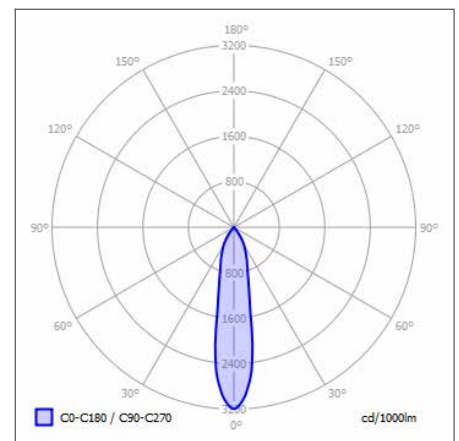

FRANCE

28 Rue Charles
Baudelaire
75012 Paris
France

SWITZERLAND

St. Urbangasse 53
Postfach 1738
CH-4502 Solothurn
Switzerland

TOOB SURFACE SPECIFICATIONS

PRODUCT OPTIONS	
Dimensions (mm):	63 (Ø) x 162 (H)
Cut-out (mm):	N/A
Weight (kg):	<1.0 kg
Lifetime:	50,000 hrs
Mounting type:	Surface Mounted
Finish:	Matt White, Matt Black
Emergency:	Remote 3-hour emergency conversion on request
Operating voltage:	230V (350mA)
IP Rating:	IP20
Light source:	Low Power 12W LED
Driver:	Fixed Output, Mains Dimmable
Colour temperature:	2700K, 3000K, 4000K
Beam Angle:	11°, 20°, 34°
Diffuser:	N/A
CRI:	90+
Optional Extras:	Antiglare accessories: Honeycomb louver Baffle finishes: Black, White, Gold

CROSS-SECTION DIMENSIONS (MM)

DISTRIBUTION

CHOOSE A PROJECT SPECIFIC SOLUTION FROM THE FOLLOWING OUTPUTS

LED Light Source*	Beam Angle	Wattage	Output
TOOB Low Power LED	15°	12W	1311lm
TOOB Low Power LED	24°	12W	1429 lm
TOOB Low Power LED	36°	12W	1402 lm
TOOB Low Power LED	55°	12W	1325 lm

* LED Lumen outputs at 4000K.

POLAR CURVE 20° 4000K Low Power

60 YEARS
IN LIGHT

CALL: +44 (0) 1235 55 37 69
EMAIL: sales@optelma.co.uk
ISSUE DATE: 21/01/20

HEAD OFFICE
The Science Park
Abingdon
Oxfordshire OX14 3YT
United Kingdom