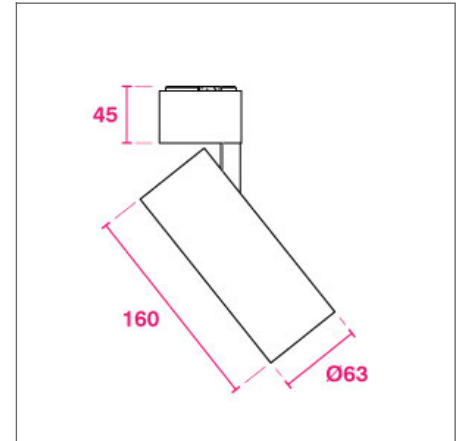

FRANCE
28 Rue Charles
Baudelaire
75012 Paris
France

SWITZERLAND
St. Urbangasse 53
Postfach 1738
CH-4502 Solothurn
Switzerland

TOOB ADJUSTABLE SPECIFICATIONS

PRODUCT OPTIONS	
Dimensions (mm):	63 (Ø) x 160 (H) (205mm total height)
Cut-out (mm):	N/A
Weight (kg):	<1.0 kg
Lifetime:	50,000 hrs
Mounting type:	Surface Mounted
Finish:	Matt White, Matt Black
Emergency:	Remote 3-hour emergency conversion on request
Operating voltage:	230V (350mA)
IP Rating:	IP20
Light source:	Low Power 12W LED
Driver:	Fixed Output, Mains Dimmable
Colour temperature:	2700K, 3000K, 4000K
Beam Angle:	15°, 24°, 36°, 55°
Diffuser:	N/A
CRI:	90+
Optional Extras:	Antiglare accessories: Honeycomb louver Baffle finishes: Black, White, Gold

CROSS-SECTION DIMENSIONS (MM)

DISTRIBUTION

POLAR CURVE 24° 4000K Low Power

CHOOSE A PROJECT SPECIFIC SOLUTION FROM THE FOLLOWING OUTPUTS

LED Light Source*	Beam Angle	Wattage	Output
TOOB Low Power LED	15°	12W	1311lm
TOOB Low Power LED	24°	12W	1429 lm
TOOB Low Power LED	36°	12W	1402 lm
TOOB Low Power LED	55°	12W	1325 lm