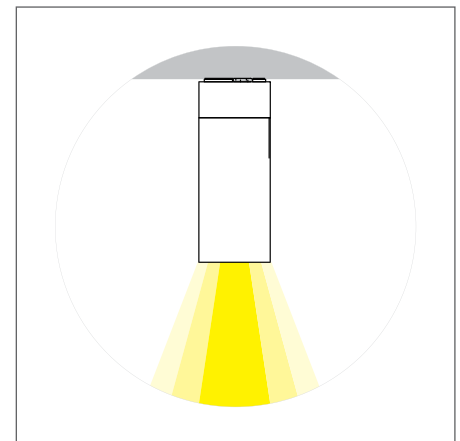

TOOB ADJUSTABLE

DOWNLIGHT

KEY FEATURES

- Adjustable surface mounted cylindrical downlighter
- Direct lighting with CRI90 LED
- Choice of beam angles including 15°, 24°, 36°, 55°
- 12W LED Engine providing up to 1429lm
- Colour temperatures include 2700K, 3000K and 4000K
- Integrated Fixed Output or Mains Dimmable driver
- Die cast aluminium housing coated in a Black or White finish, with baffle in Black, White or Gold finish
- Honeycomb Louver antiglare accessory on request

FRANCE
28 Rue Charles
Baudelaire
75012 Paris
France

SWITZERLAND
St. Urbangasse 53
Postfach 1738
CH-4502 Solothurn
Switzerland

TOOB ADJUSTABLE SPECIFICATIONS

PRODUCT OPTIONS	
Dimensions (mm):	63 (Ø) x 160 (H) (205mm total height)
Cut-out (mm):	N/A
Weight (kg):	<1.0 kg
Lifetime:	50,000 hrs
Mounting type:	Surface Mounted
Finish:	Matt White, Matt Black
Emergency:	Remote 3-hour emergency conversion on request
Operating voltage:	230V (350mA)
IP Rating:	IP20
Light source:	Low Power 12W LED
Driver:	Fixed Output, Mains Dimmable
Colour temperature:	2700K, 3000K, 4000K
Beam Angle:	15°, 24°, 36°, 55°
Diffuser:	N/A
CRI:	90+
Optional Extras:	Antiglare accessories: Honeycomb louver Baffle finishes: Black, White, Gold

CROSS-SECTION DIMENSIONS (MM)

DISTRIBUTION

POLAR CURVE 24° 4000K Low Power

CHOOSE A PROJECT SPECIFIC SOLUTION FROM THE FOLLOWING OUTPUTS

LED Light Source*	Beam Angle	Wattage	Output
TOOB Low Power LED	15°	12W	1311lm
TOOB Low Power LED	24°	12W	1429 lm
TOOB Low Power LED	36°	12W	1402 lm
TOOB Low Power LED	55°	12W	1325 lm