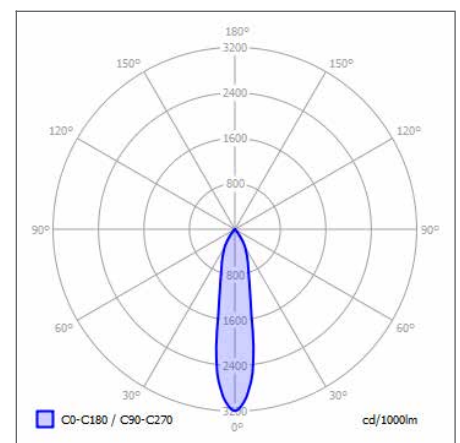

FRANCE
28 Rue Charles
Baudelaire
75012 Paris
France

SWITZERLAND
St. Urbangasse 53
Postfach 1738
CH-4502 Solothurn
Switzerland

TOOB ADJUSTABLE SPECIFICATIONS

PRODUCT OPTIONS	
Dimensions (mm):	63 (Ø) x 160 (H) (205mm total height)
Cut-out (mm):	N/A
Weight (kg):	<1.0 kg
Lifetime:	50,000 hrs
Mounting type:	Surface Mounted
Finish:	Matt White, Matt Black
Emergency:	Remote 3-hour emergency conversion on request
Operating voltage:	230V (350mA)
IP Rating:	IP20
Light source:	Low Power 12W LED
Driver:	Fixed Output, Mains Dimmable
Colour temperature:	2700K, 3000K, 4000K
Beam Angle:	15°, 24°, 36°, 55°
Diffuser:	N/A
CRI:	90+
Optional Extras:	Antiglare accessories: Honeycomb louver Baffle finishes: Black, White, Gold

CROSS-SECTION DIMENSIONS (MM)

DISTRIBUTION

POLAR CURVE 24° 4000K Low Power

CHOOSE A PROJECT SPECIFIC SOLUTION FROM THE FOLLOWING OUTPUTS

LED Light Source*	Beam Angle	Wattage	Output
TOOB Low Power LED	15°	12W	1311lm
TOOB Low Power LED	24°	12W	1429 lm
TOOB Low Power LED	36°	12W	1402 lm
TOOB Low Power LED	55°	12W	1325 lm